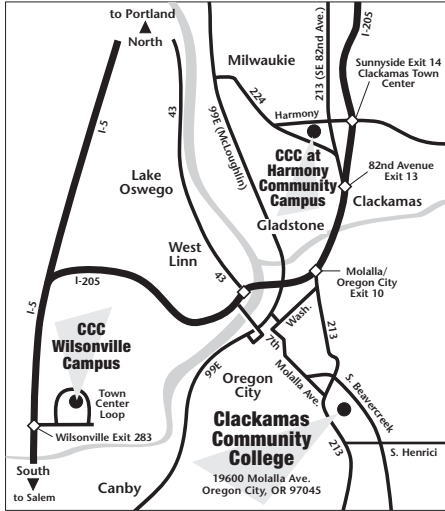

How to Get to Campus

Clackamas Community College, Oregon City Campus

503-594-6000
19600 Molalla Ave.
Oregon City, OR 97045

Clackamas Community College, Harmony Community Campus

503-594-0620
7738 S.E. Harmony Rd.
Milwaukie, OR 97222

Clackamas Community College, Wilsonville Campus

503-594-0940
29353 Town Center Loop E
Wilsonville, OR 97070

Visit CCC on the Web at www.clackamas.edu

Campus Map

19600 Molalla Avenue
Oregon City, OR | 97045-7998
Education That Works