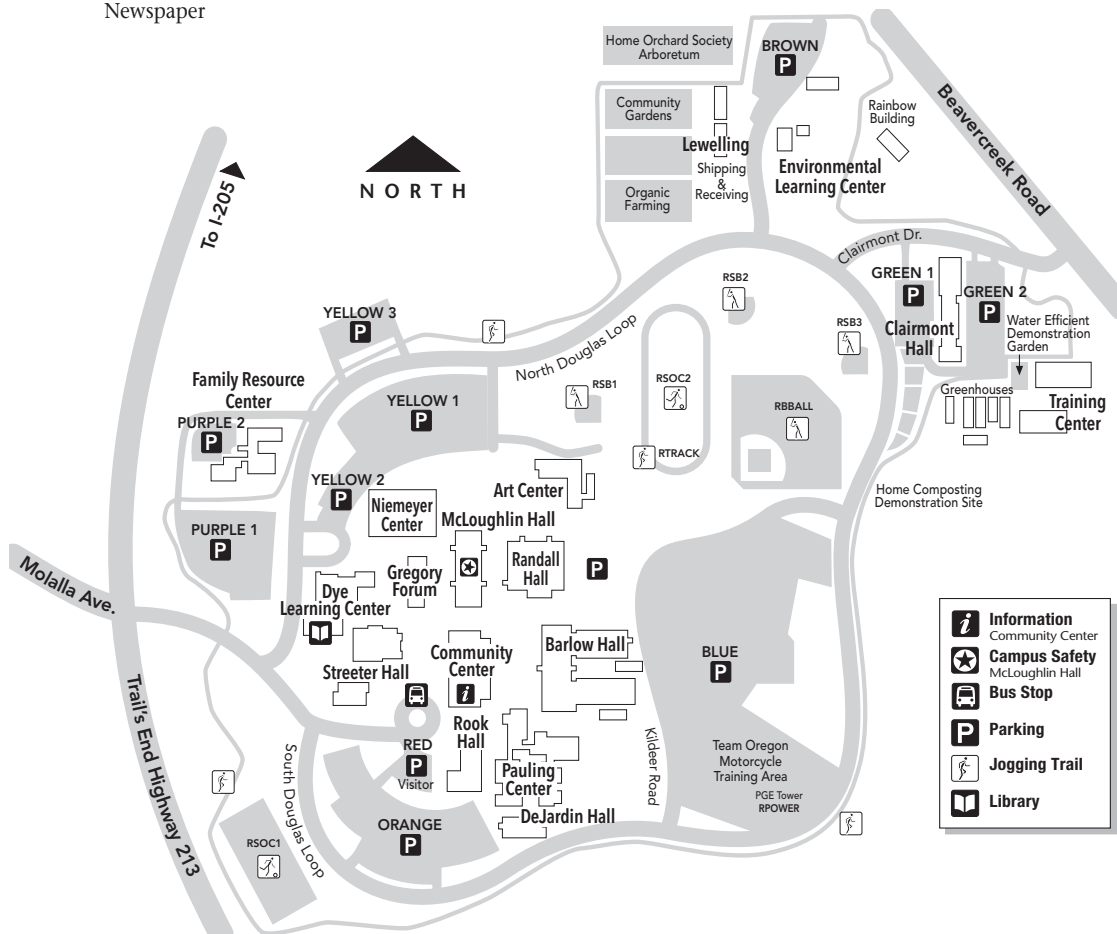

# Campus Map

### Oregon City Campus

AC	Art Center
B	Barlow Hall
C	Clairmont Hall
CC	Community Center
D	Dye Learning Center
DJ	DeJardin Hall
ELC	Environmental Learning Center
F	Family Resource Center
G	Gregory Forum
M	McLoughlin Hall
N	Niemeyer Center
P	Pauling Center
R	Randall Hall
RR	Rook Hall
S	Streeter Hall
T	Training Center

### CCC at Harmony Community Campus

H	
<b>Wilsonville Campus</b>	
W	

# How to Get to Campus